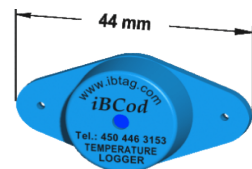

Thermo Buttons und Zubehör

THERMO and HYGRO BUTTONS		
DAL0052	Thermo Button 21G ; -40/+85°C ± 1°C, h: 6mm, Ø 16mm	55.00
DAL0075	Thermo Button 22L ; -40/+85°C ± 0.5°C, h: 6mm, Ø 16mm	105.00
DAL0076	Thermo Button 22T ; 0/+125°C ± 0.5°C, h: 6mm, Ø 16mm	160.00
DAL0105	Thermo Button 22E ; +15/+140°C, h: 6mm, Ø 16mm	230.00
DAL0084	Hygro Button 23 ; -20/+85°C ± 0.5°C - 0/100% ± 5%,	200.00
DAL0123	Thermo Button 25L ; -40/+85°C ± 0.5°C 125000 mesures	155.00
ATTACHEMENTS FOR THERMO AND HYGRO BUTTONS		
DAL0018	Key fob - Blue	4.00
DAL0020	Key fob - Green	4.00
DAL0021	Key fob - Yellow	4.00
DAL0022	Key fob - Red	4.00
DAL0023	Key fob - Black	4.00
DAL0024	Eyelet	4.00
DAL0028	PVC Card	4.00
DAL0096	Waterproof Thermo Button Capsule h: 28mm, Ø 25.4mm	50.00
WATERPROOF LOGGERS		
ALP0001	iBCod 21G	165.00
ALP0012	iBCod 22L	213.00
ALP0018	iBee 22L, Silicon coated waterproof logger	175.00
ALP0019	iBee 22T, Silicon coated waterproof logger	250.00
ALP0002	Connection Clamp for iBTags (w/o USB adapter)	116.00
ALP0004	Connection clamp for iBTags + USB Adapter	170.00
ALP0020	iBee 22E, Silicon coated waterproof logger	335.00
ACCESSORIES for THERMO AND HYGRO BUTTONS		
DAL0070	USB adapter only	49.00
DAL0085	Reader and USB adapter for Buttons	63.00
ZA0086	Thermo & Hygro Button reader for Android Smartphone	175.00
PF20113	Synch. Module Thermotrack Mobile with Thermotrack PC	175.00